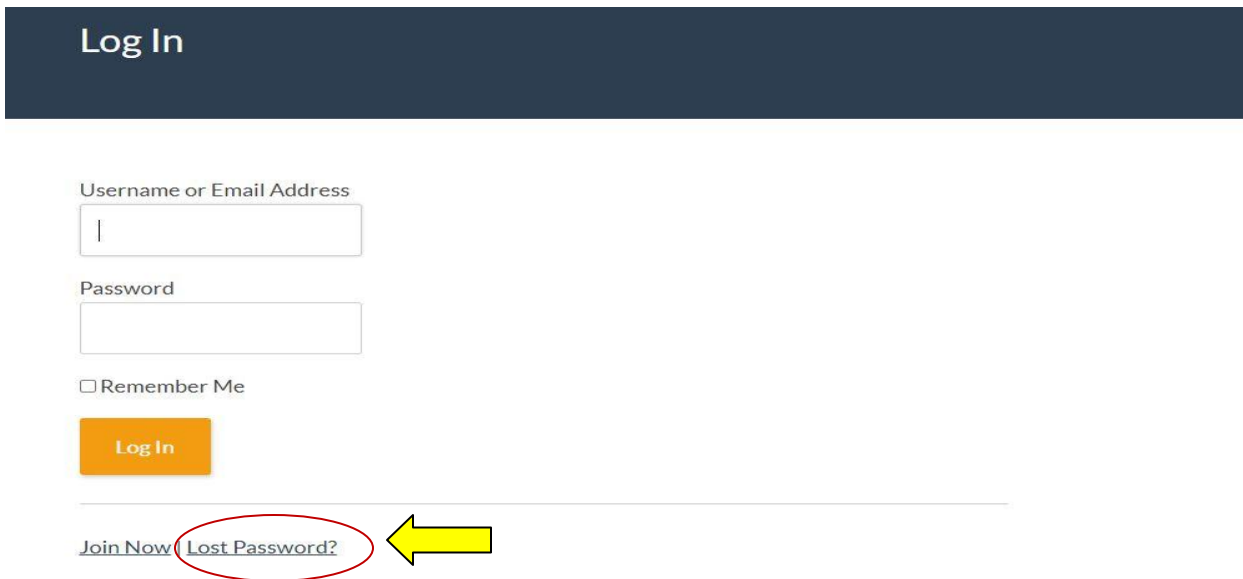

LOG IN INSTRUCTIONS

Current / Existing Members first time logging in to the website:

1. Go to maxeyrgc.com
2. Click on “Log In”

3. On the Log In, page click on “Lost Password?”

4. On the Lost Password page, enter your email address (if this is the first time you have logged into the system your User Name is your Email and cannot be changed).