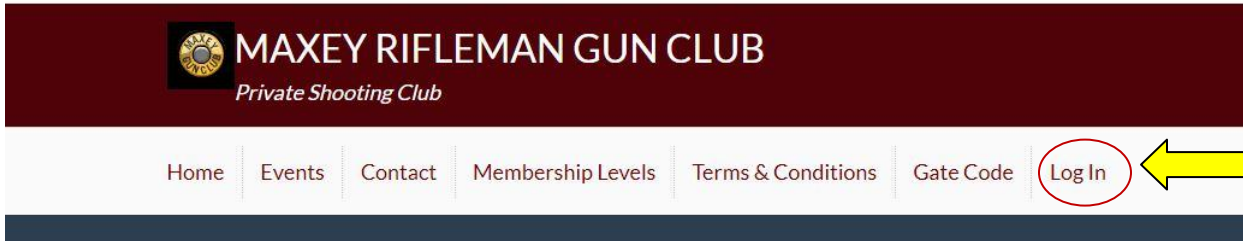

LOG IN INSTRUCTIONS

Current / Existing Members first time logging in to the website:

1. Go to maxeyrgc.com
2. Click on “Log In”

3. On the Log In, page click on “Lost Password?”

4. On the Lost Password page, enter your email address (if this is the first time you have logged into the system your User Name is your Email and cannot be changed).